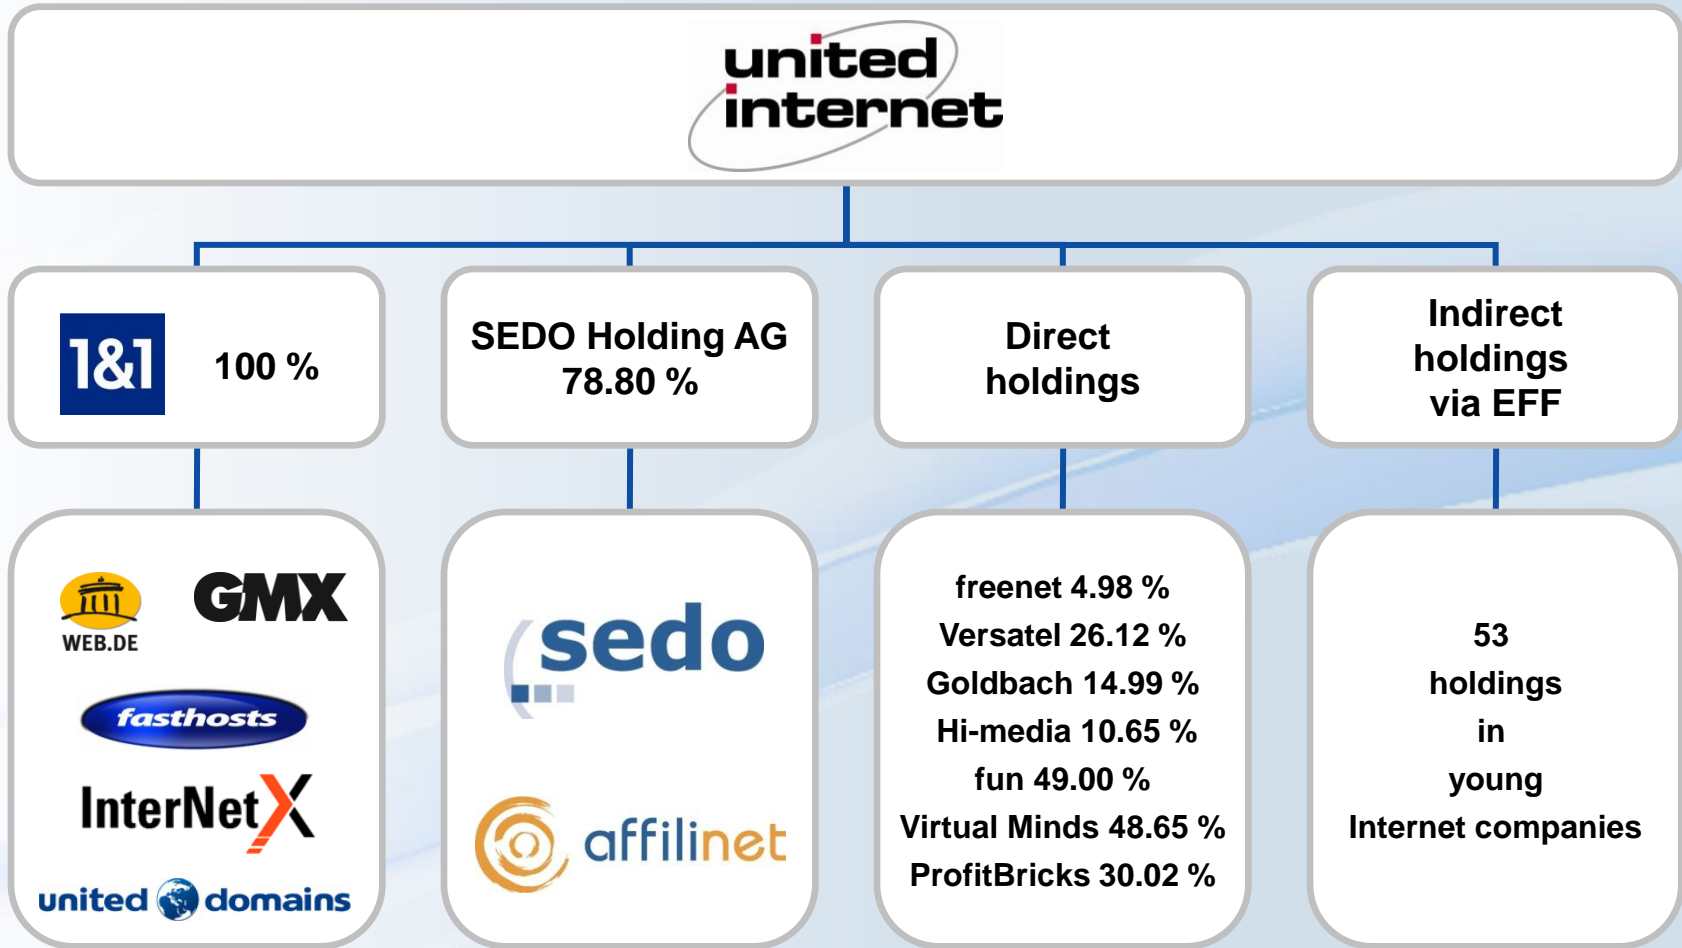

# Linux at 1&1

**Linux Tag Berlin 11.05.2011**

**Henning Westerholt**

Head of IT Operations Internet Access & Communications

- **1&1 – Member of United Internet**
- Locations and Infrastructure
- Linux at 1&1
- Working at 1&1

- 1&1 Internet AG
  - Since 2006/2007 with software development
  - Now with IT Operation
  - Located in Karlsruhe, Germany
- Kamailio Open Source project
  - Core Developer
  - Member of management board
- Part of the much bigger group that design, build and also operate the services I'll present in this talk
- Interested in Open Source and Open Systems

## Access