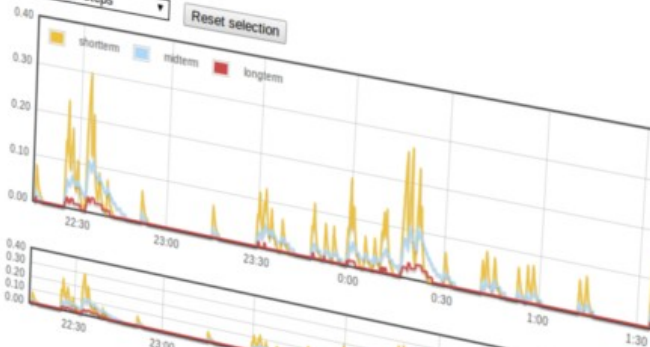

logout

Statistics Dashboard for Host spce

Host:

Group:

Click&Drag on the graphs to zoom individual ranges.

load

NGCP www_admin version 3.6.1+0-1364483082.0m13418.358 - Copyright 2007-2012 Sipwise GmbH, Austria.
www.sipwise.com