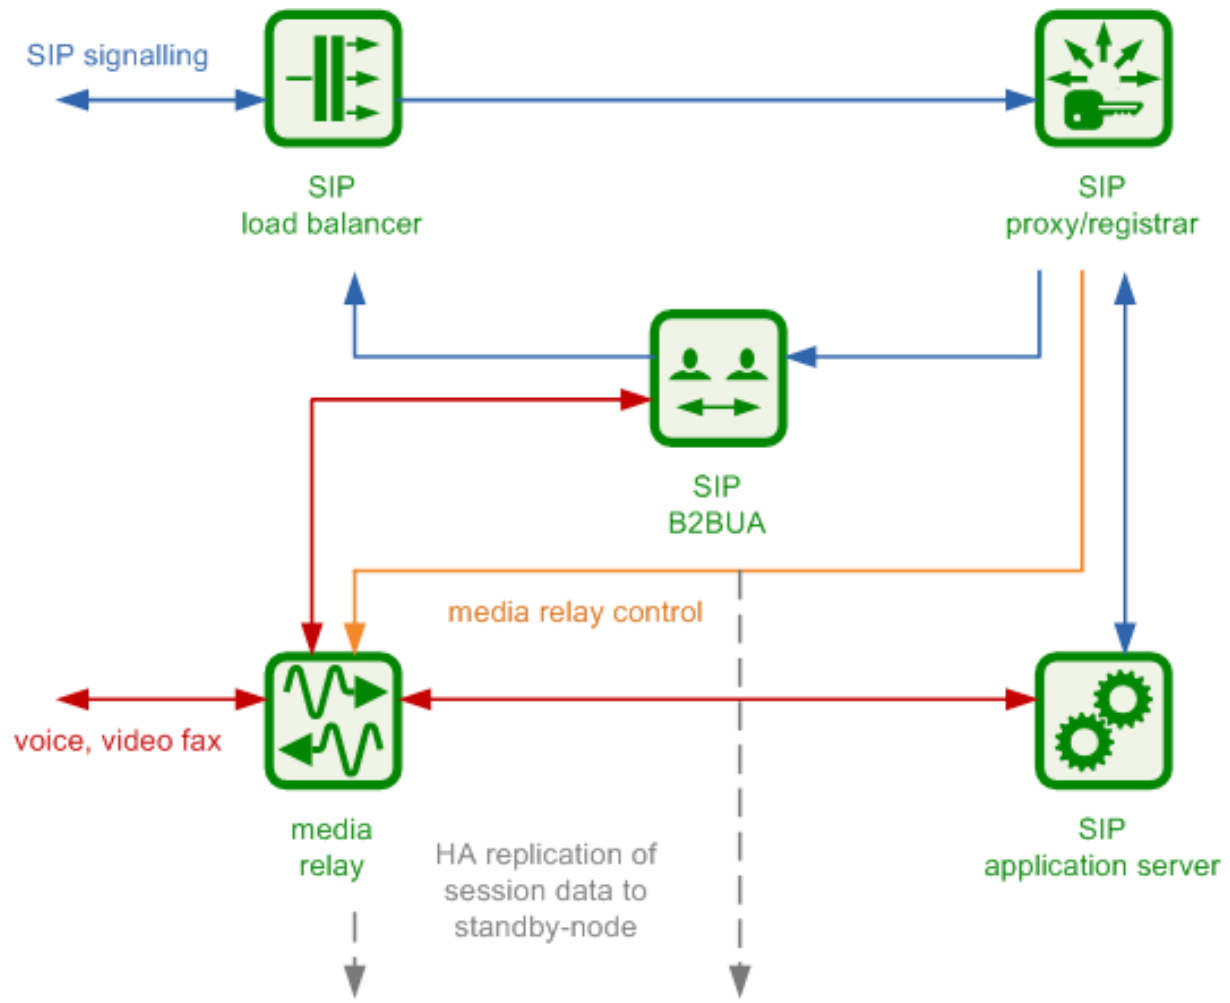

MacBook Pro

sip:provider Appliance

- What is it?
- Who is it for?
- How does it work?
- Why should I use it?

What is it?

Who is it for?

How does it work?

Why should I use it?

- Kamailio + Sems + mediaproxy-ng
- Web/API Interfaces
- ngcpcfg Configuration Framework
- Best Practice Integration