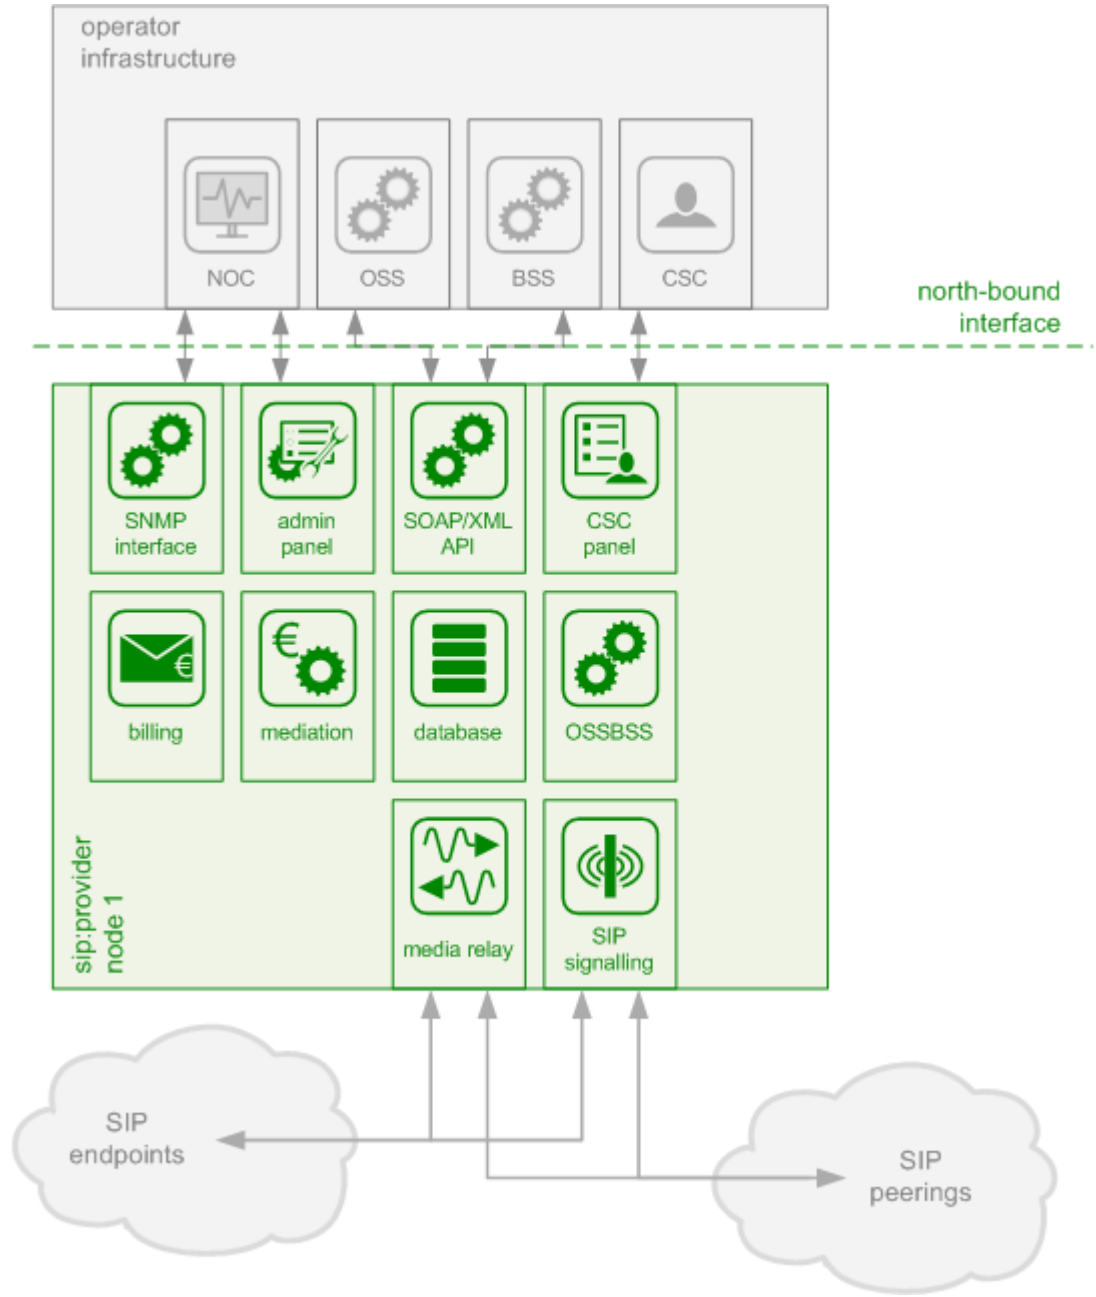

Start your own VoIP in 15 minutes

<agranig@sipwise.com>

Sipwise NGCP Administration Interface

- Information
 - Home
 - Statistics
- + User Administration
- + System Administration
- + Number Management

administrator

logout

Statistics Dashboard for Host spce

Host:

Group:

Click&Drag on the graphs to zoom individual ranges.

load

NGCP www_admin version 3.6.1+0-1364483082.0m13418.358 - Copyright 2007-2012 Sipwise GmbH, Austria.
www.sipwise.com

MacBook Pro

sip:provider Appliance

- What is it?
- Who is it for?
- How does it work?
- Why should I use it?

What is it?

Who is it for?

How does it work?

Why should I use it?

- Kamailio + Sems + mediaproxy-ng
- Web/API Interfaces
- ngcpcfg Configuration Framework
- Best Practice Integration