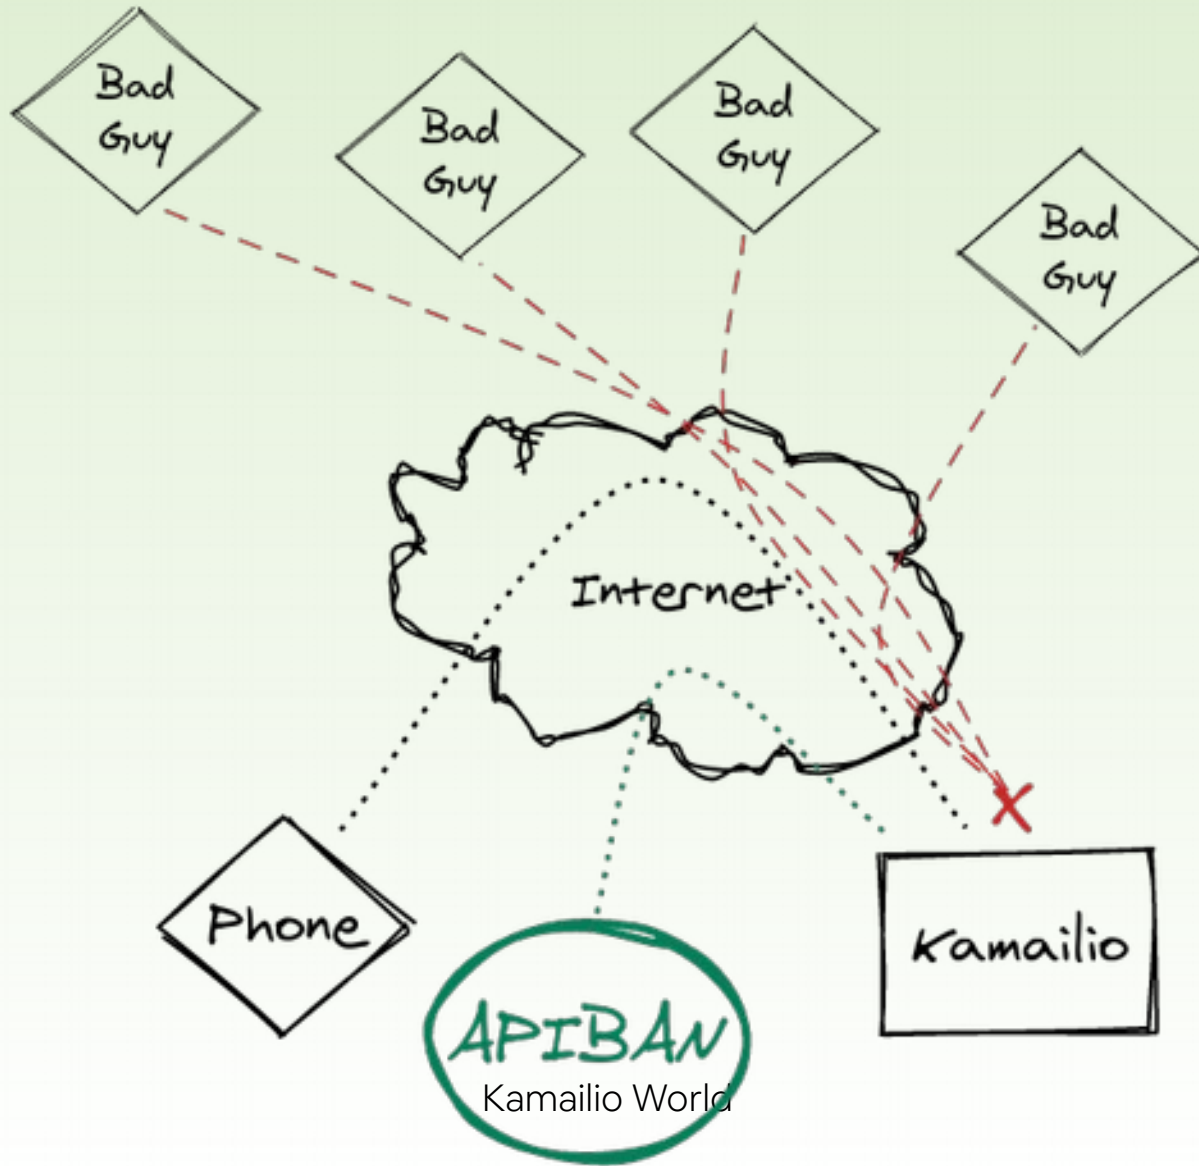

September 2020
@fredposner

Kamailio World