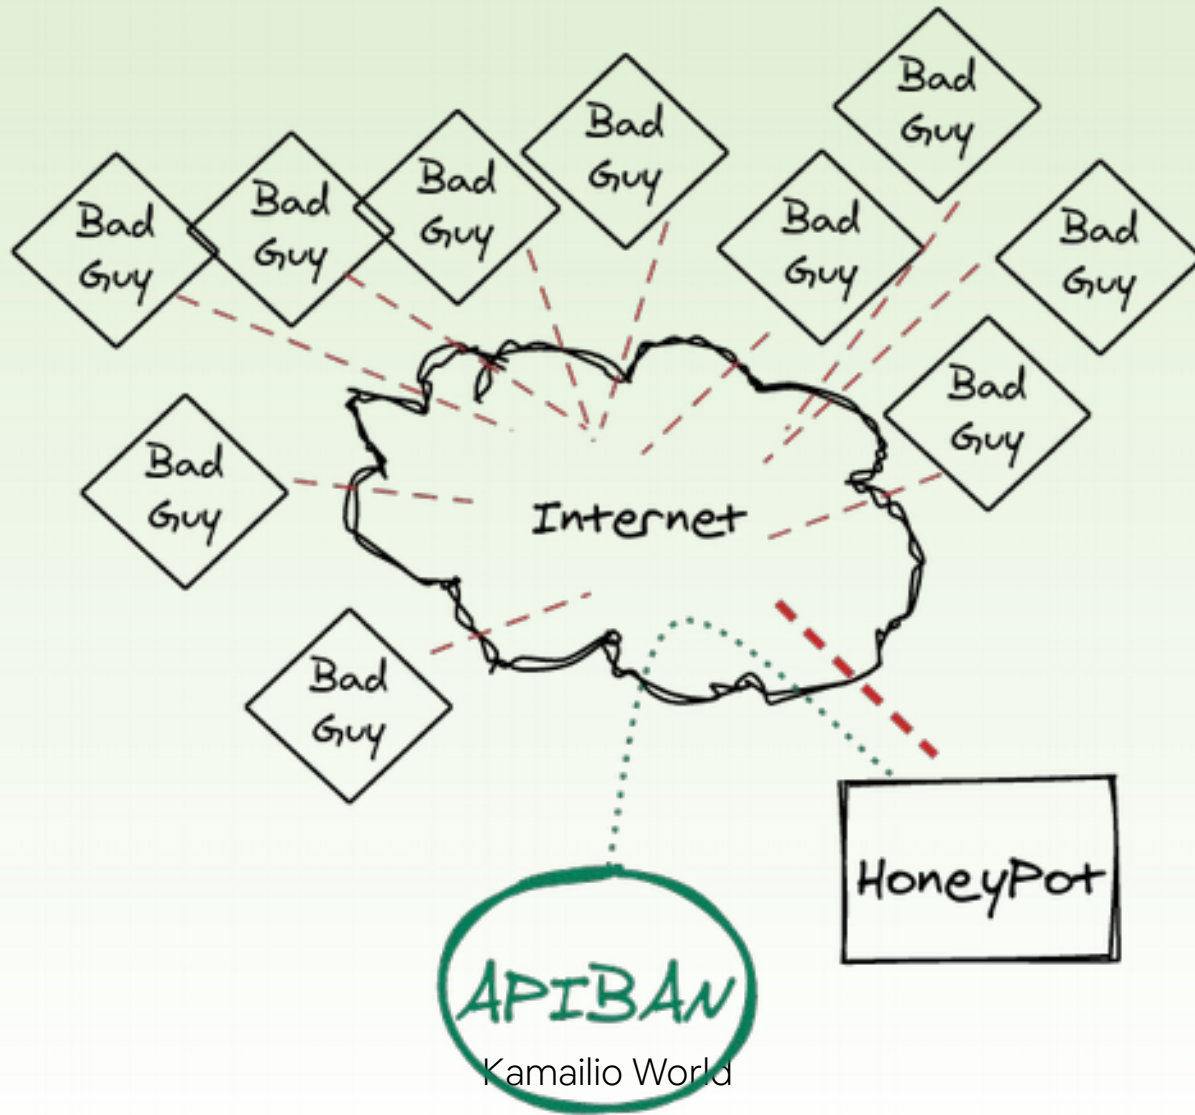

September 2020
@fredposner

Kamailio World