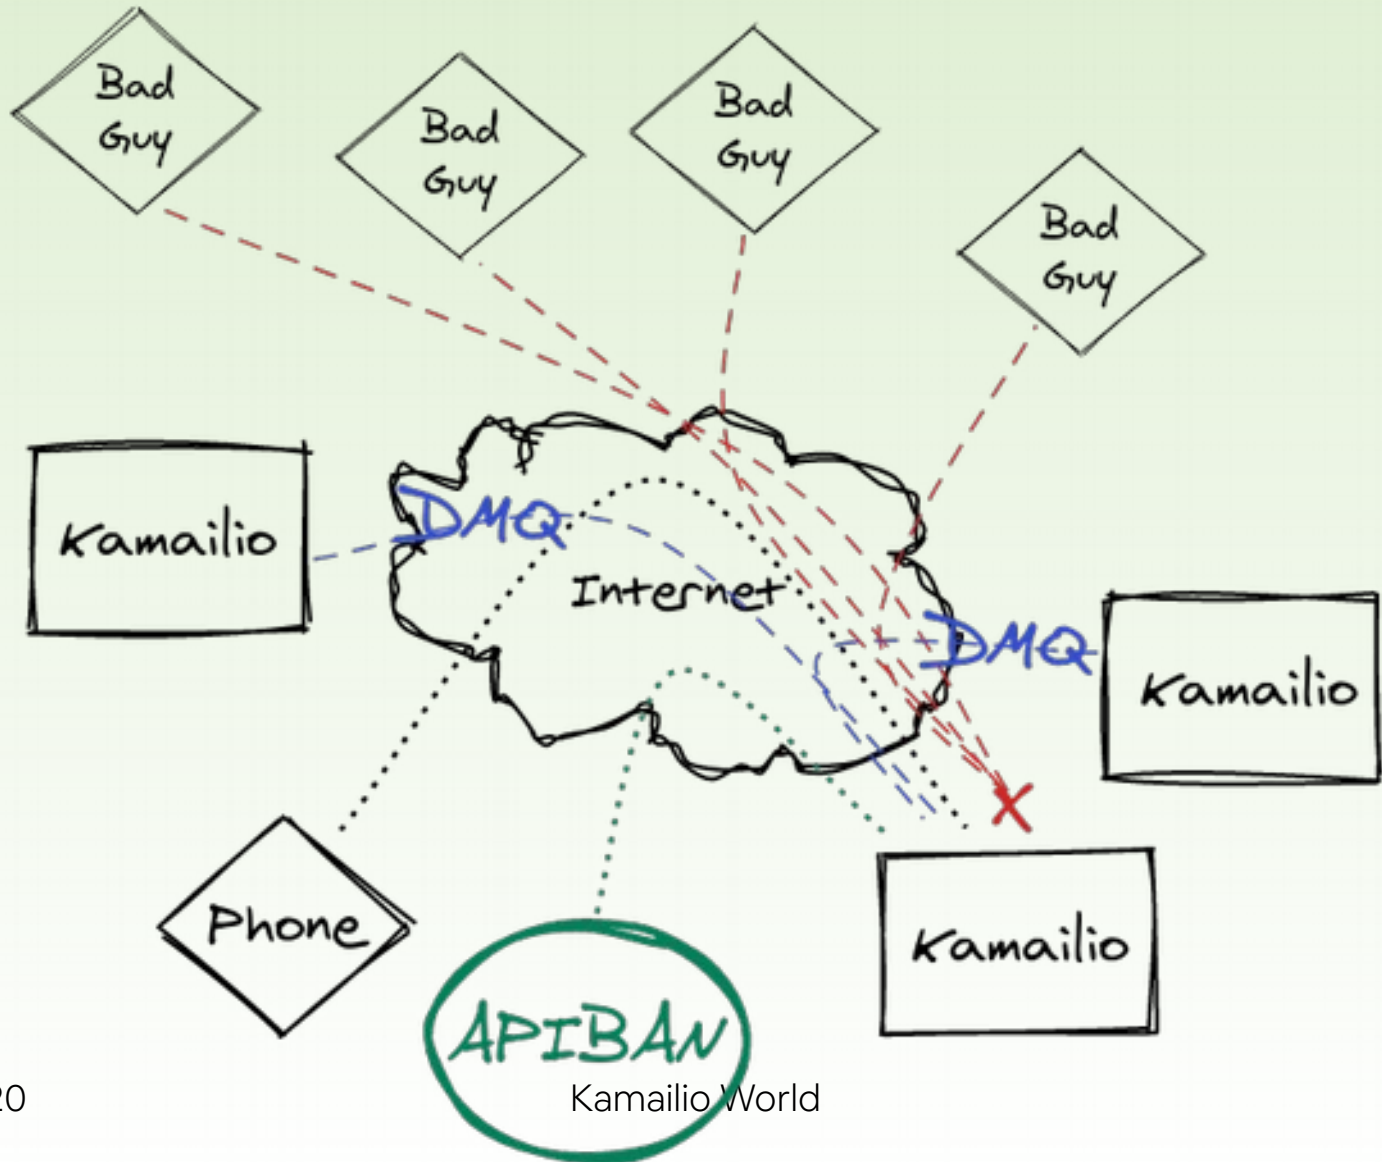

September 2020
@fredposner

Kamailio World